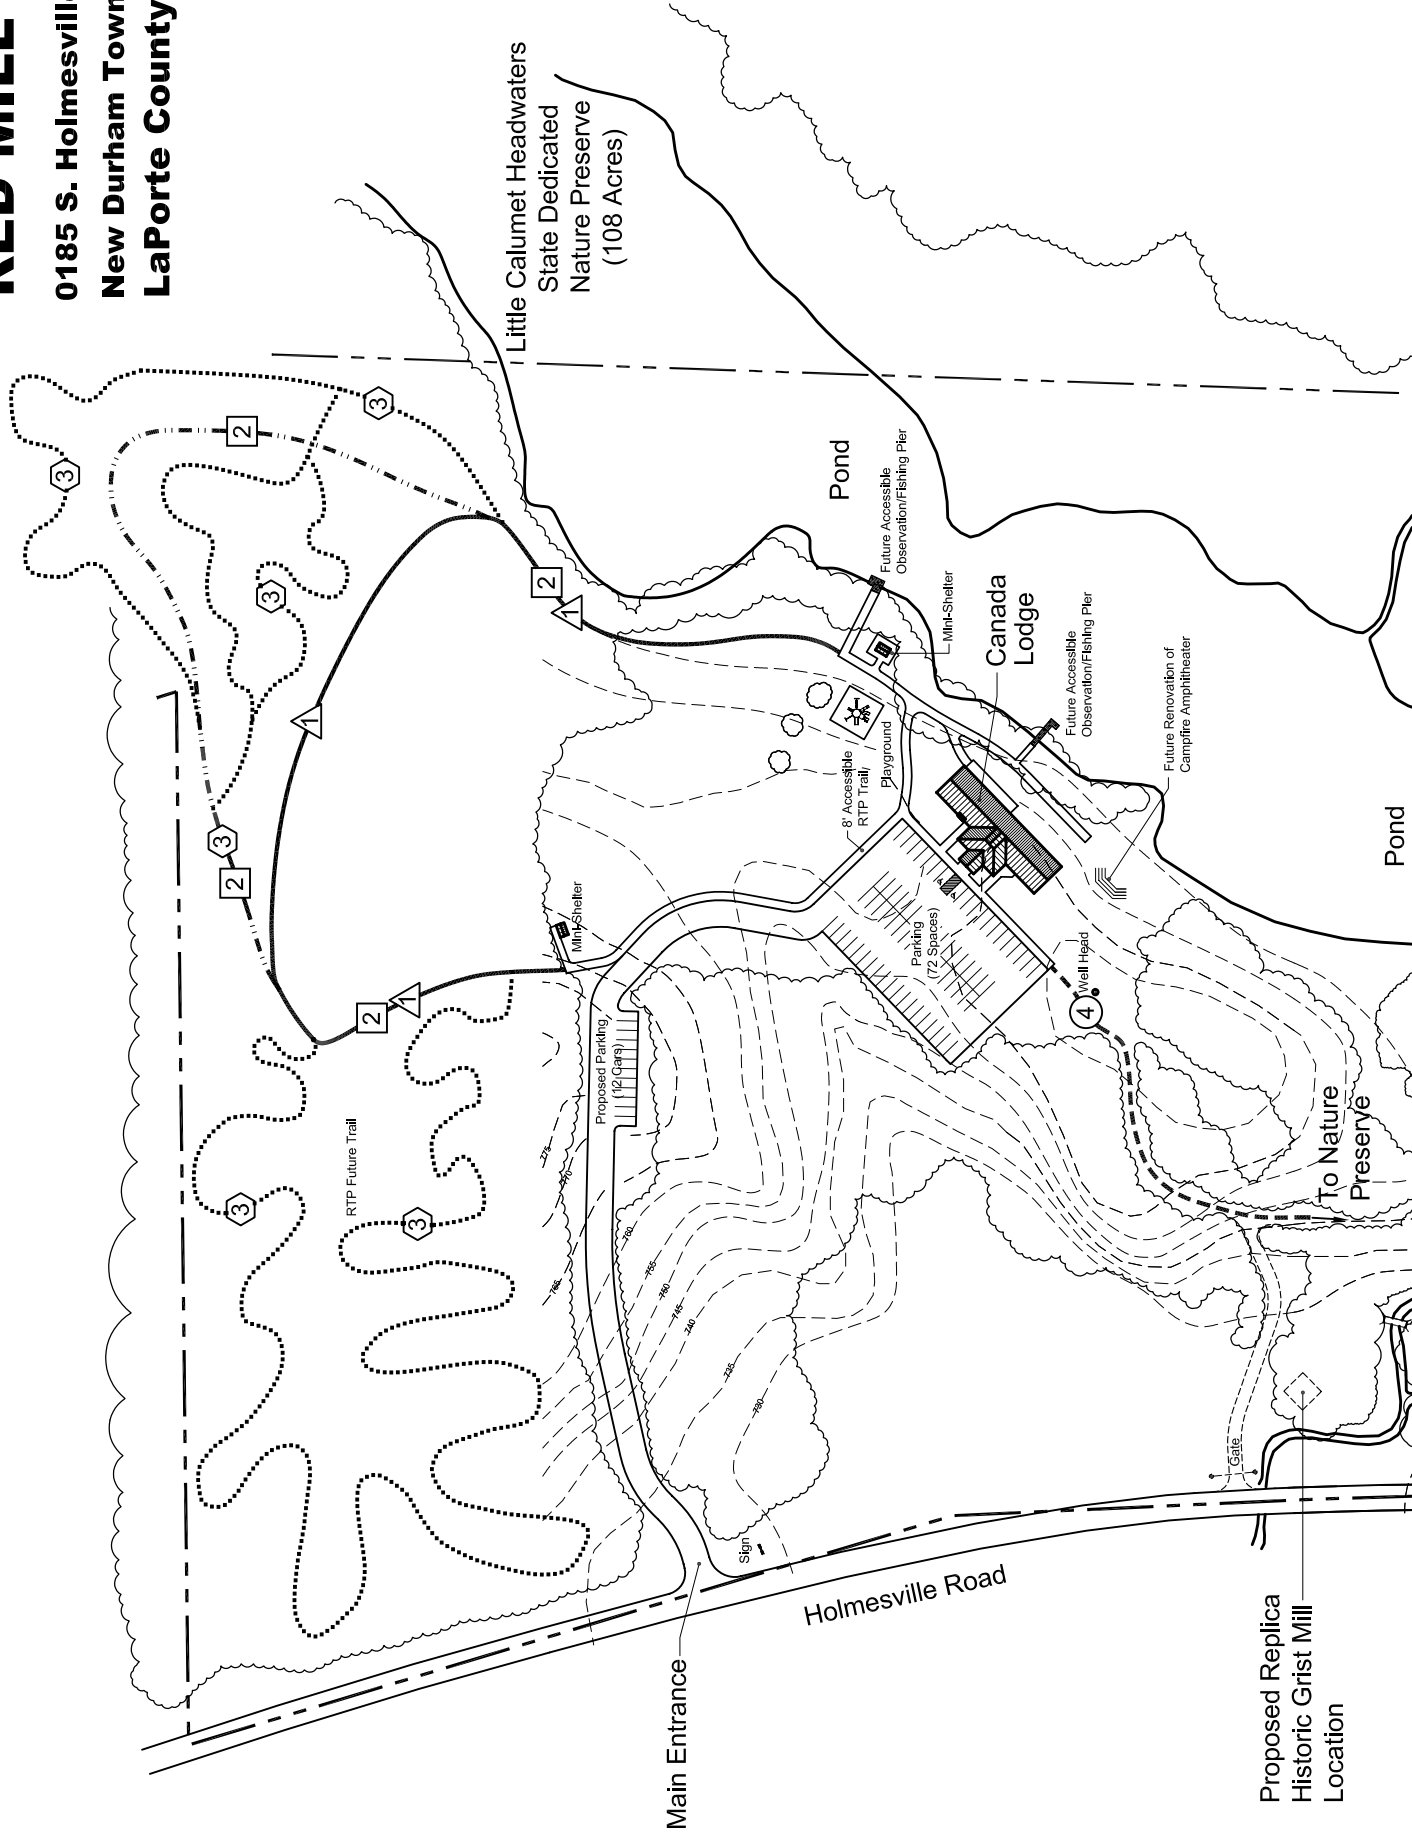

RED MILL COUNTY PARK

0185 S. Holmesville Road, LaPorte, Indiana
 New Durham Township, LaPorte County
 LaPorte County Parks Department

TRAIL LEGEND

- 1 SMALL LOOP - 0.3 MILES
- 2 LARGE LOOP - 0.45 MILES
- 3 MOUNTAIN BIKE TRAILS - UNDER CONSTRUCTION
- 4 NATURE PRESERVE TRAIL LOOP - 2.5 MILES

SITE PLAN

Proposed Replica
 Historic Grist Mill
 Location