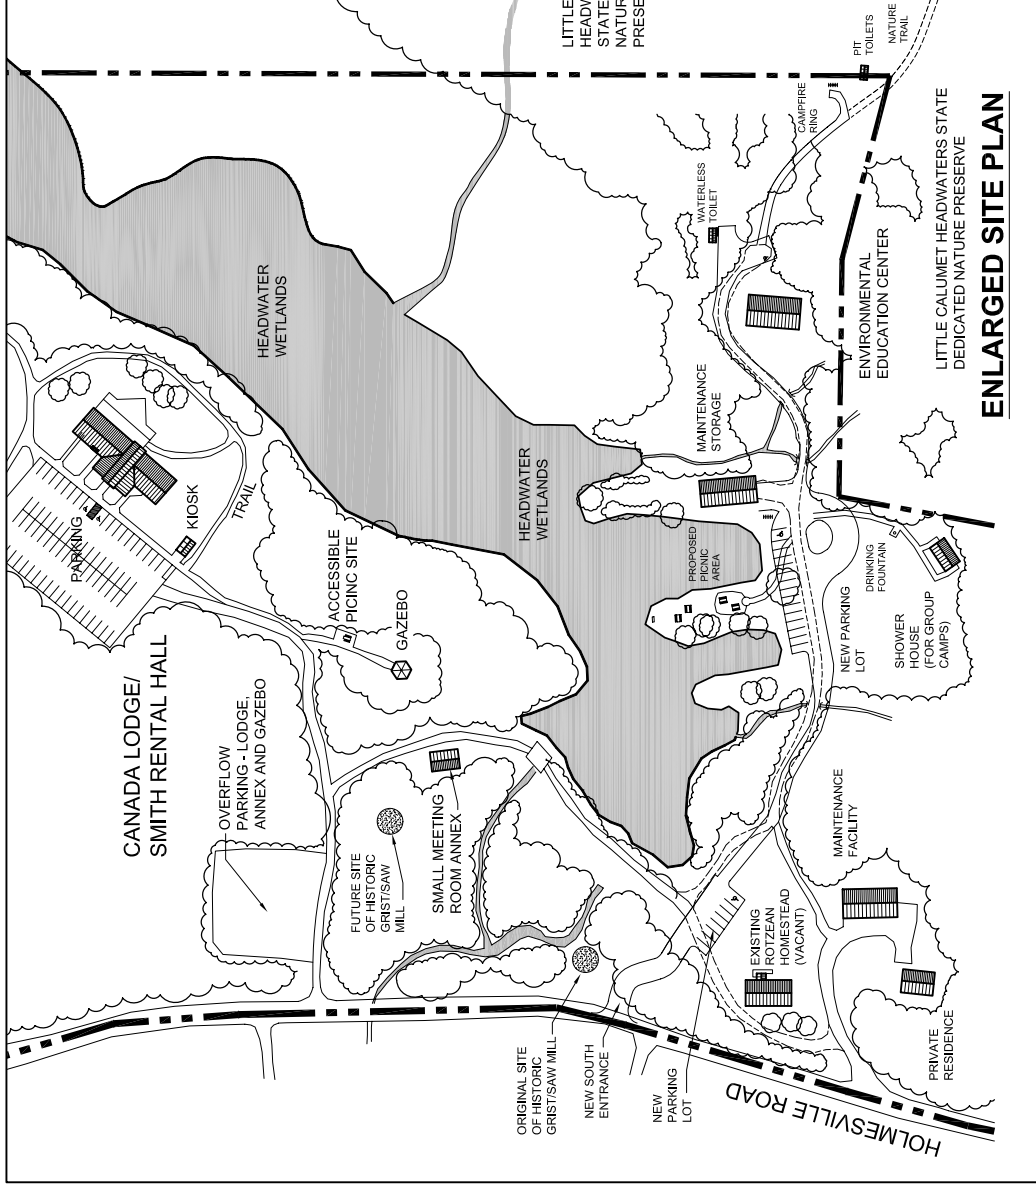

RED MILL COUNTY PARK

0185 S. Holmesville Road, LaPorte, Indiana
New Durham Township, LaPorte County

LaPorte County Parks Department
www.LaPorteCountyParks.org

TRAIL LEGEND

- ▲ SMALL LOOP (0.3 MILES)
- ② LARGE LOOP (0.45 MILES)
- ③ DIVISION ROAD LOOP (0.27 MILES)
- ④ NATURE PRESERVE TRAILS (2.5 MILES)