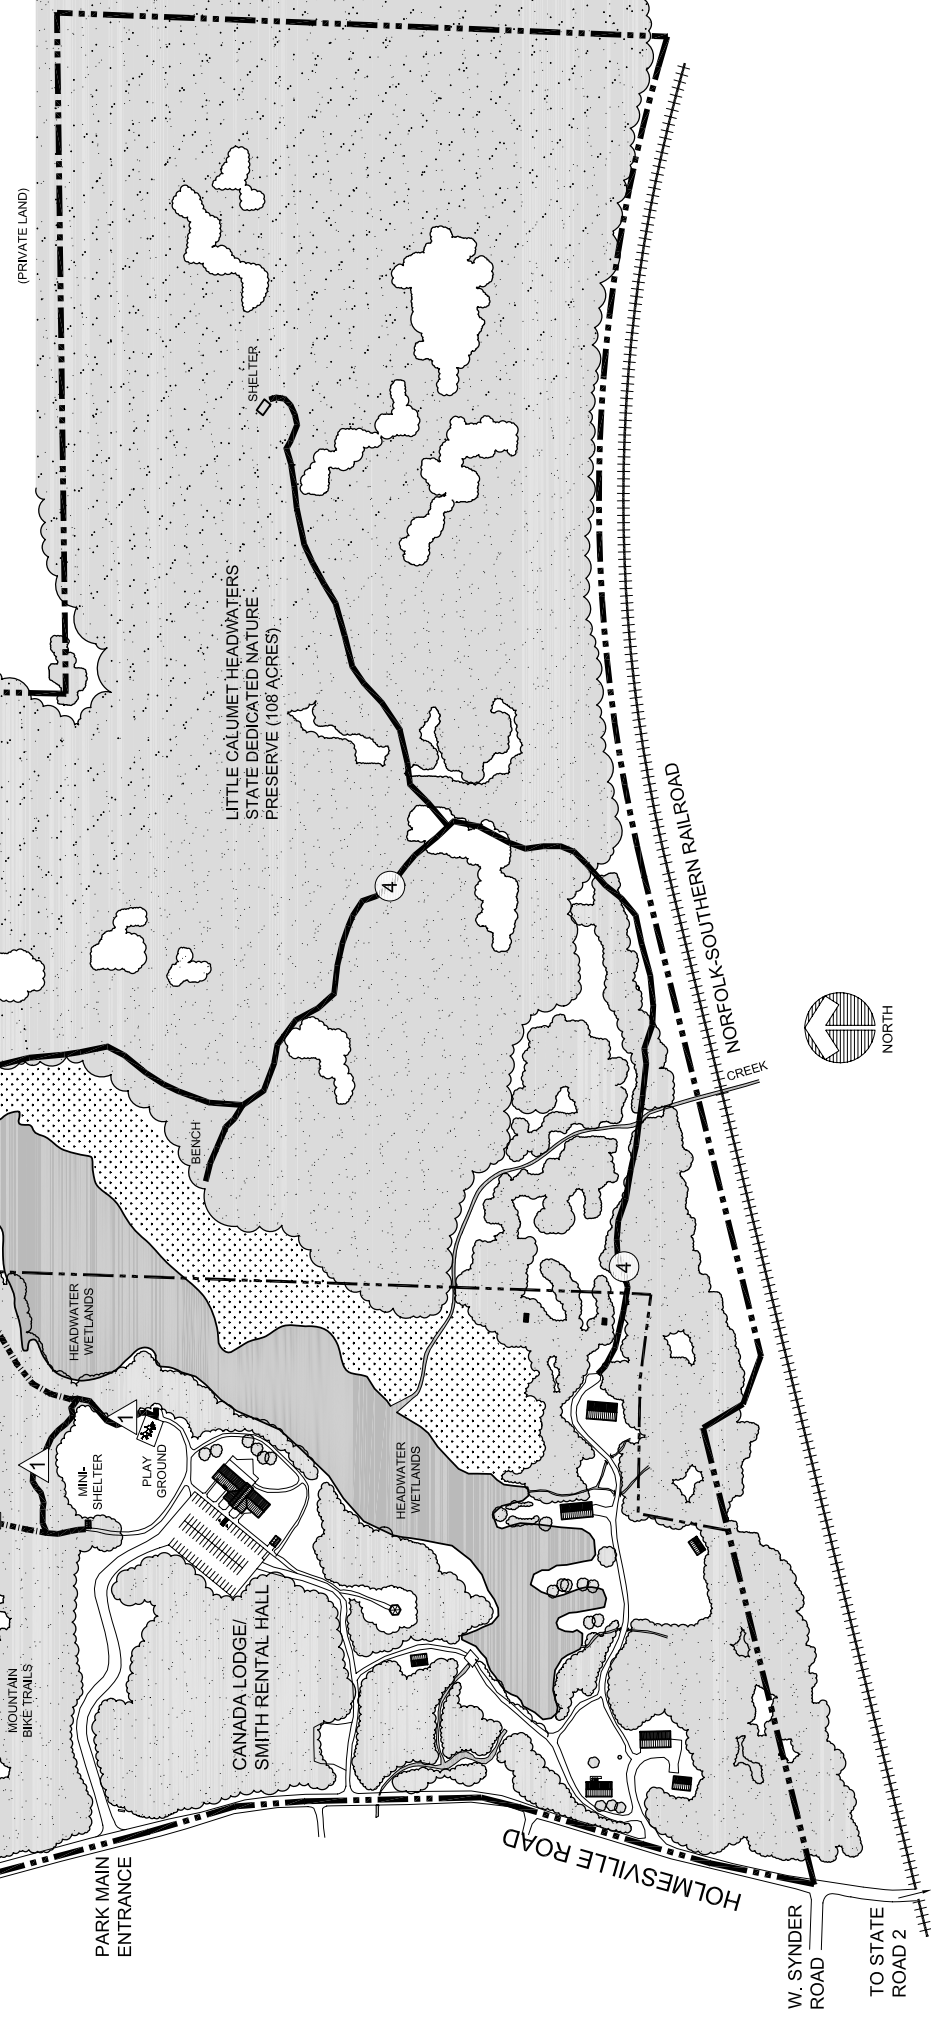

RED MILL COUNTY PARK

0185 S. Holmesville Road, LaPorte, Indiana
New Durham Township, LaPorte County

LaPorte County Parks Department
www.LaPorteCountyParks.org

TRAIL LEGEND

- ▲ SMALL LOOP (0.3 MILES)
- ② LARGE LOOP (0.45 MILES)
- ③ DIVISION ROAD LOOP (0.27 MILES)
- ④ NATURE PRESERVE TRAILS (2.5 MILES)