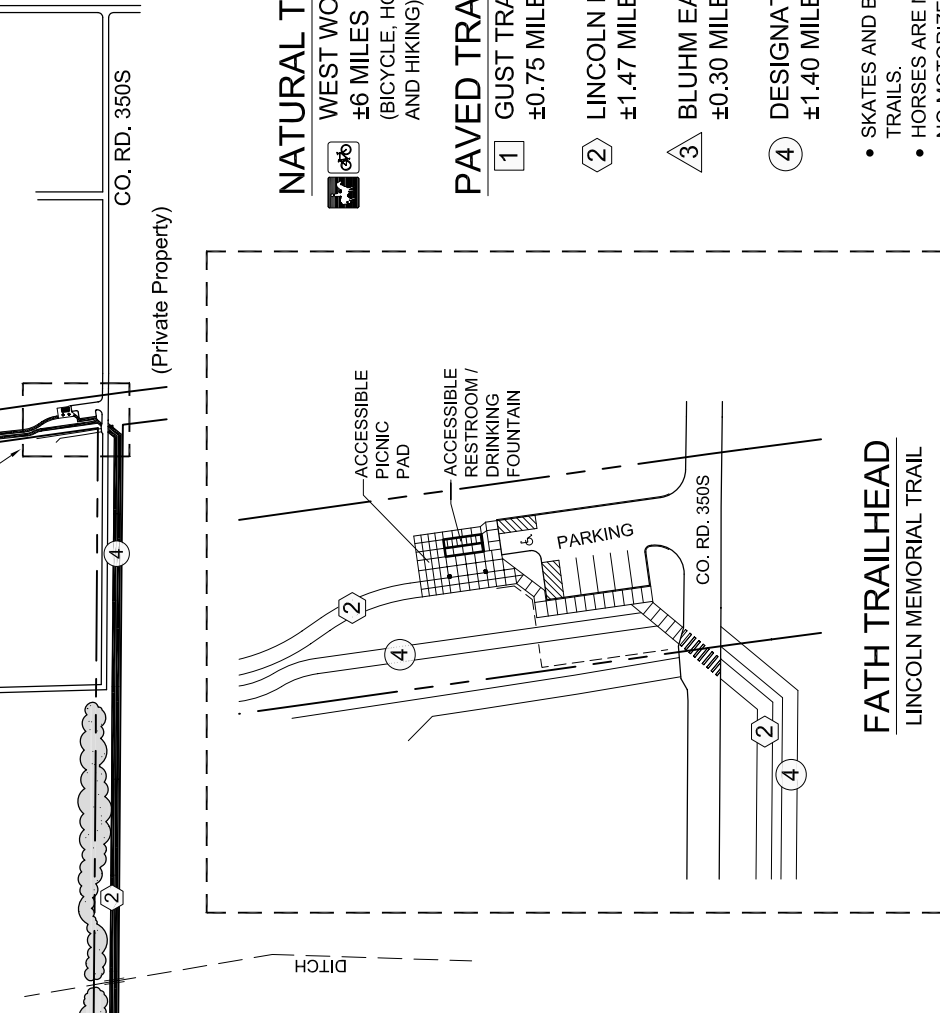

# BLUHM COUNTY PARK

3855 S. 1100 W., Westville, Indiana  
New Durham Township, LaPorte County

LaPorte County Parks Department  
[www.LaPorteCountyParks.org](http://www.LaPorteCountyParks.org)

**BLUHM PARK MAP**

NORTH

**NATURAL TRAIL LEGEND**

WEST WOODS MULTI-USE TRAILS  
±6 MILES  
(BICYCLE, HORSE, CROSS COUNTRY SKIING AND HIKING)

**PAVED TRAIL LEGEND**

1 GUST TRAIL (ACCESSIBLE)  
±0.75 MILES

2 LINCOLN MEMORIAL TRAIL (ACCESSIBLE)  
±1.47 MILES

U.S. HIGHWAY 421