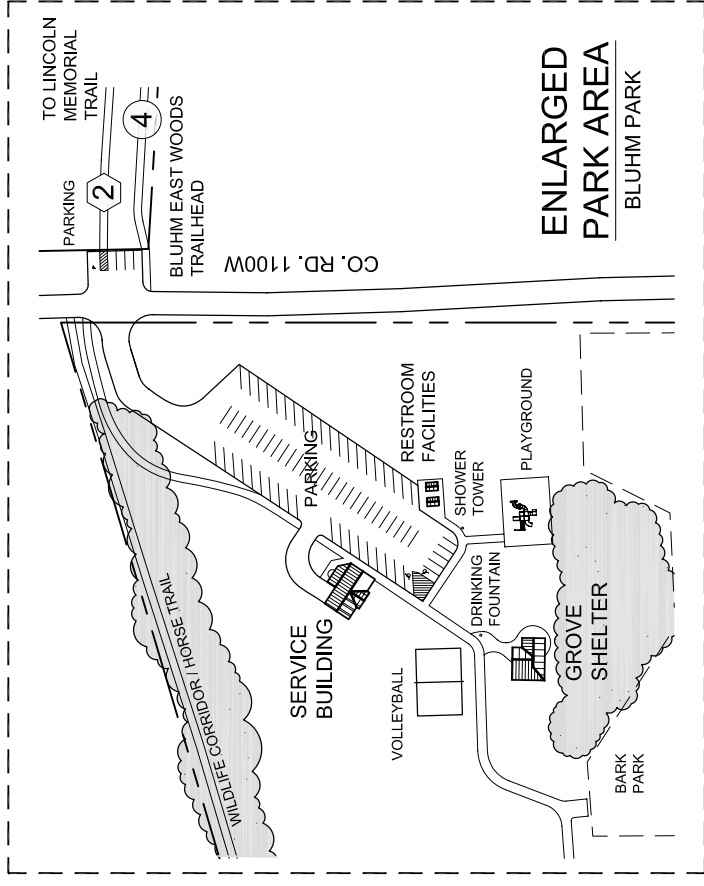

# BLUHM COUNTY PARK

3855 S. 1100 W., Westville, Indiana  
New Durham Township, LaPorte County

LaPorte County Parks Department  
[www.LaPorteCountyParks.org](http://www.LaPorteCountyParks.org)

**BLUHM PARK MAP**

NORTH

**NATURAL TRAIL LEGEND**

WEST WOODS MULTI-USE TRAILS  
±6 MILES  
(BICYCLE, HORSE, CROSS COUNTRY SKIING AND HIKING)

**PAVED TRAIL LEGEND**

1 GUST TRAIL (ACCESSIBLE)  
±0.75 MILES

2 LINCOLN MEMORIAL TRAIL (ACCESSIBLE)  
±1.47 MILES

U.S. HIGHWAY 421