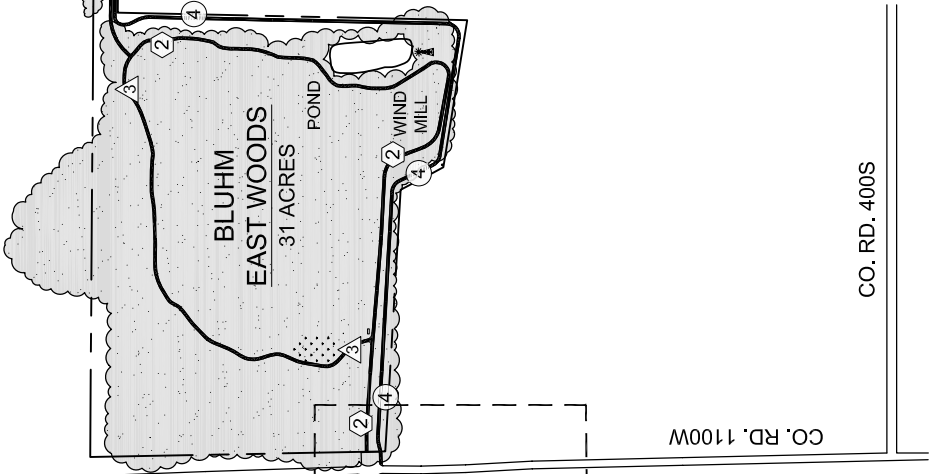

# BLUHM COUNTY PARK

3855 S. 1100 W., Westville, Indiana  
New Durham Township, LaPorte County

LaPorte County Parks Department  
[www.LaPorteCountyParks.org](http://www.LaPorteCountyParks.org)

**BLUHM PARK MAP**

NORTH

**NATURAL TRAIL LEGEND**

WEST WOODS MULTI-USE TRAILS  
±6 MILES  
(BICYCLE, HORSE, CROSS COUNTRY SKIING AND HIKING)

**PAVED TRAIL LEGEND**

1 GUST TRAIL (ACCESSIBLE)  
±0.75 MILES

2 LINCOLN MEMORIAL TRAIL (ACCESSIBLE)  
±1.47 MILES

U.S. HIGHWAY 421